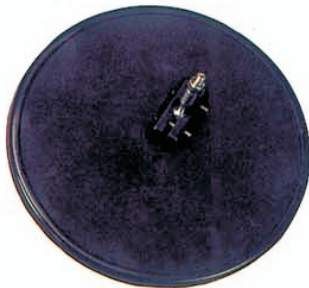

TH-2038
C22, C220 VAN

TH-2039
C22, C220 VAN

TH-2079B
DATSUN 720 PICK-UP, BLACK

TH-2179 (VM-259 R/L)
PICK-UP 720 / 1998
CHROME

TH-1082
NEW CABSTAR

TH-1081
NEW CABSTAR

TH-1018
CABSTAR H40

TH-1685
UD-CW-520 SIZE: 7" x 12-3/4"

TH-1628
CABSTAR SIZE: 6" x 10-1/4"

TH-1628N
CABSTAR SIZE: 9" x 12-1/2"

TH-1689
UD-CW-520
SIZE: 9-1/2" x 9-1/2"

TH-1687
UD-CW-520
SIZE: 9" x 12"

TH-1680
UD-340 SIZE: 8" x 14"

TH-1681
UD-340
SIZE: 10" x 10"

TH-1682
NEW UD-CW520
ANGLE MIRROR SIZE: 10-1/2"

TH-1683
UD-340
ANGLE MIRROR SIZE: 10-1/4"

TH-1679
UD-340
SIZE: 9-7/8" x 12-7/8"

TH-1779
NEW CABSTAR ANGLE MIRROR

TH-1256A
DATSUN 720 PICK-UP

TH-1256B
DATSUN 720 PICK-UP

TH-1257
DATSUN SUNNY 620

TH-1251 DATSUN B11

TH-1227
DATSUN B11, 130Y
(DAY & NIGHT GLASS)

TH-1272
NEW CABSTAR
(DAY & NIGHT GLASS)

TH-1261
HOMER CABSTAR H40

TH-1252
DATSUN 120Y

TH-1220
PICK-UP C20, C120
YLN-353
(DAY & NIGHT GLASS)