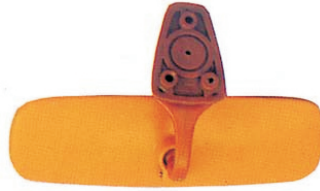

TH-1683
UD-340
ANGLE MIRROR SIZE: 10-1/4"

TH-1679
UD-340
SIZE: 9-7/8" x 12-7/8"

TH-1779
NEW CABSTAR ANGLE MIRROR

TH-1256A
DATSUN 720 PICK-UP

TH-1256B
DATSUN 720 PICK-UP

TH-1257
DATSUN SUNNY 620

TH-1251 DATSUN B11

TH-1227
DATSUN B11, 130Y
(DAY & NIGHT GLASS)

TH-1272
NEW CABSTAR
(DAY & NIGHT GLASS)

TH-1261
HOMER CABSTAR H40

TH-1252
DATSUN 120Y

TH-1220
PICK-UP C20, C120
YLN-353
(DAY & NIGHT GLASS)