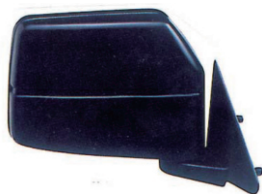

TH-2500EB (VM-225EB)
ELECTRIC TYPE, POWER FOLDABLE, CONVEX GLASS

X-TRAIL (T30) '02-'07 (PERFORMANCE TYPE)

TH-2500E-00 ELECTRIC TYPE, W/LED LAMP & FOOT LAMP

TH-2500EB-00 ELECTRIC TYPE, POWER FOLDABLE,
W/LED LAMP & FOOT LAMP

VAN CARGO

TH-2163 (VM-248)
MANUAL TYPE, CONVEX GLASS

VAN A15/CA20

TH-2128 (VM-241)
MANUAL TYPE, CONVEX GLASS

HARD BODY

TH-2084
MANUAL TYPE, BLACK COVER

TH-2084C
MANUAL TYPE, CHROME COVER

SENTRA B13