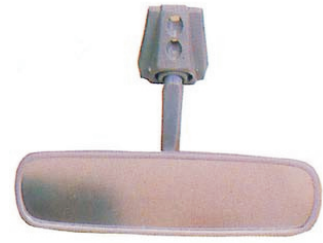

TH-1683
UD-340
ANGLE MIRROR SIZE: 10-1/4"

TH-1679
UD-340
SIZE: 9-7/8" x 12-7/8"

TH-1779
NEW CABSTAR ANGLE MIRROR

TH-1256A
DATSUN 720 PICK-UP

TH-1256B
DATSUN 720 PICK-UP

TH-1257
DATSUN SUNNY 620

TH-1251 DATSUN B11

TH-1227
DATSUN B11, 130Y
(DAY & NIGHT GLASS)

TH-1272
NEW CABSTAR
(DAY & NIGHT GLASS)

TH-1261
HOMER CABSTAR H40

TH-1252
DATSUN 120Y

TH-1220
PICK-UP C20, C120
YLN-353
(DAY & NIGHT GLASS)